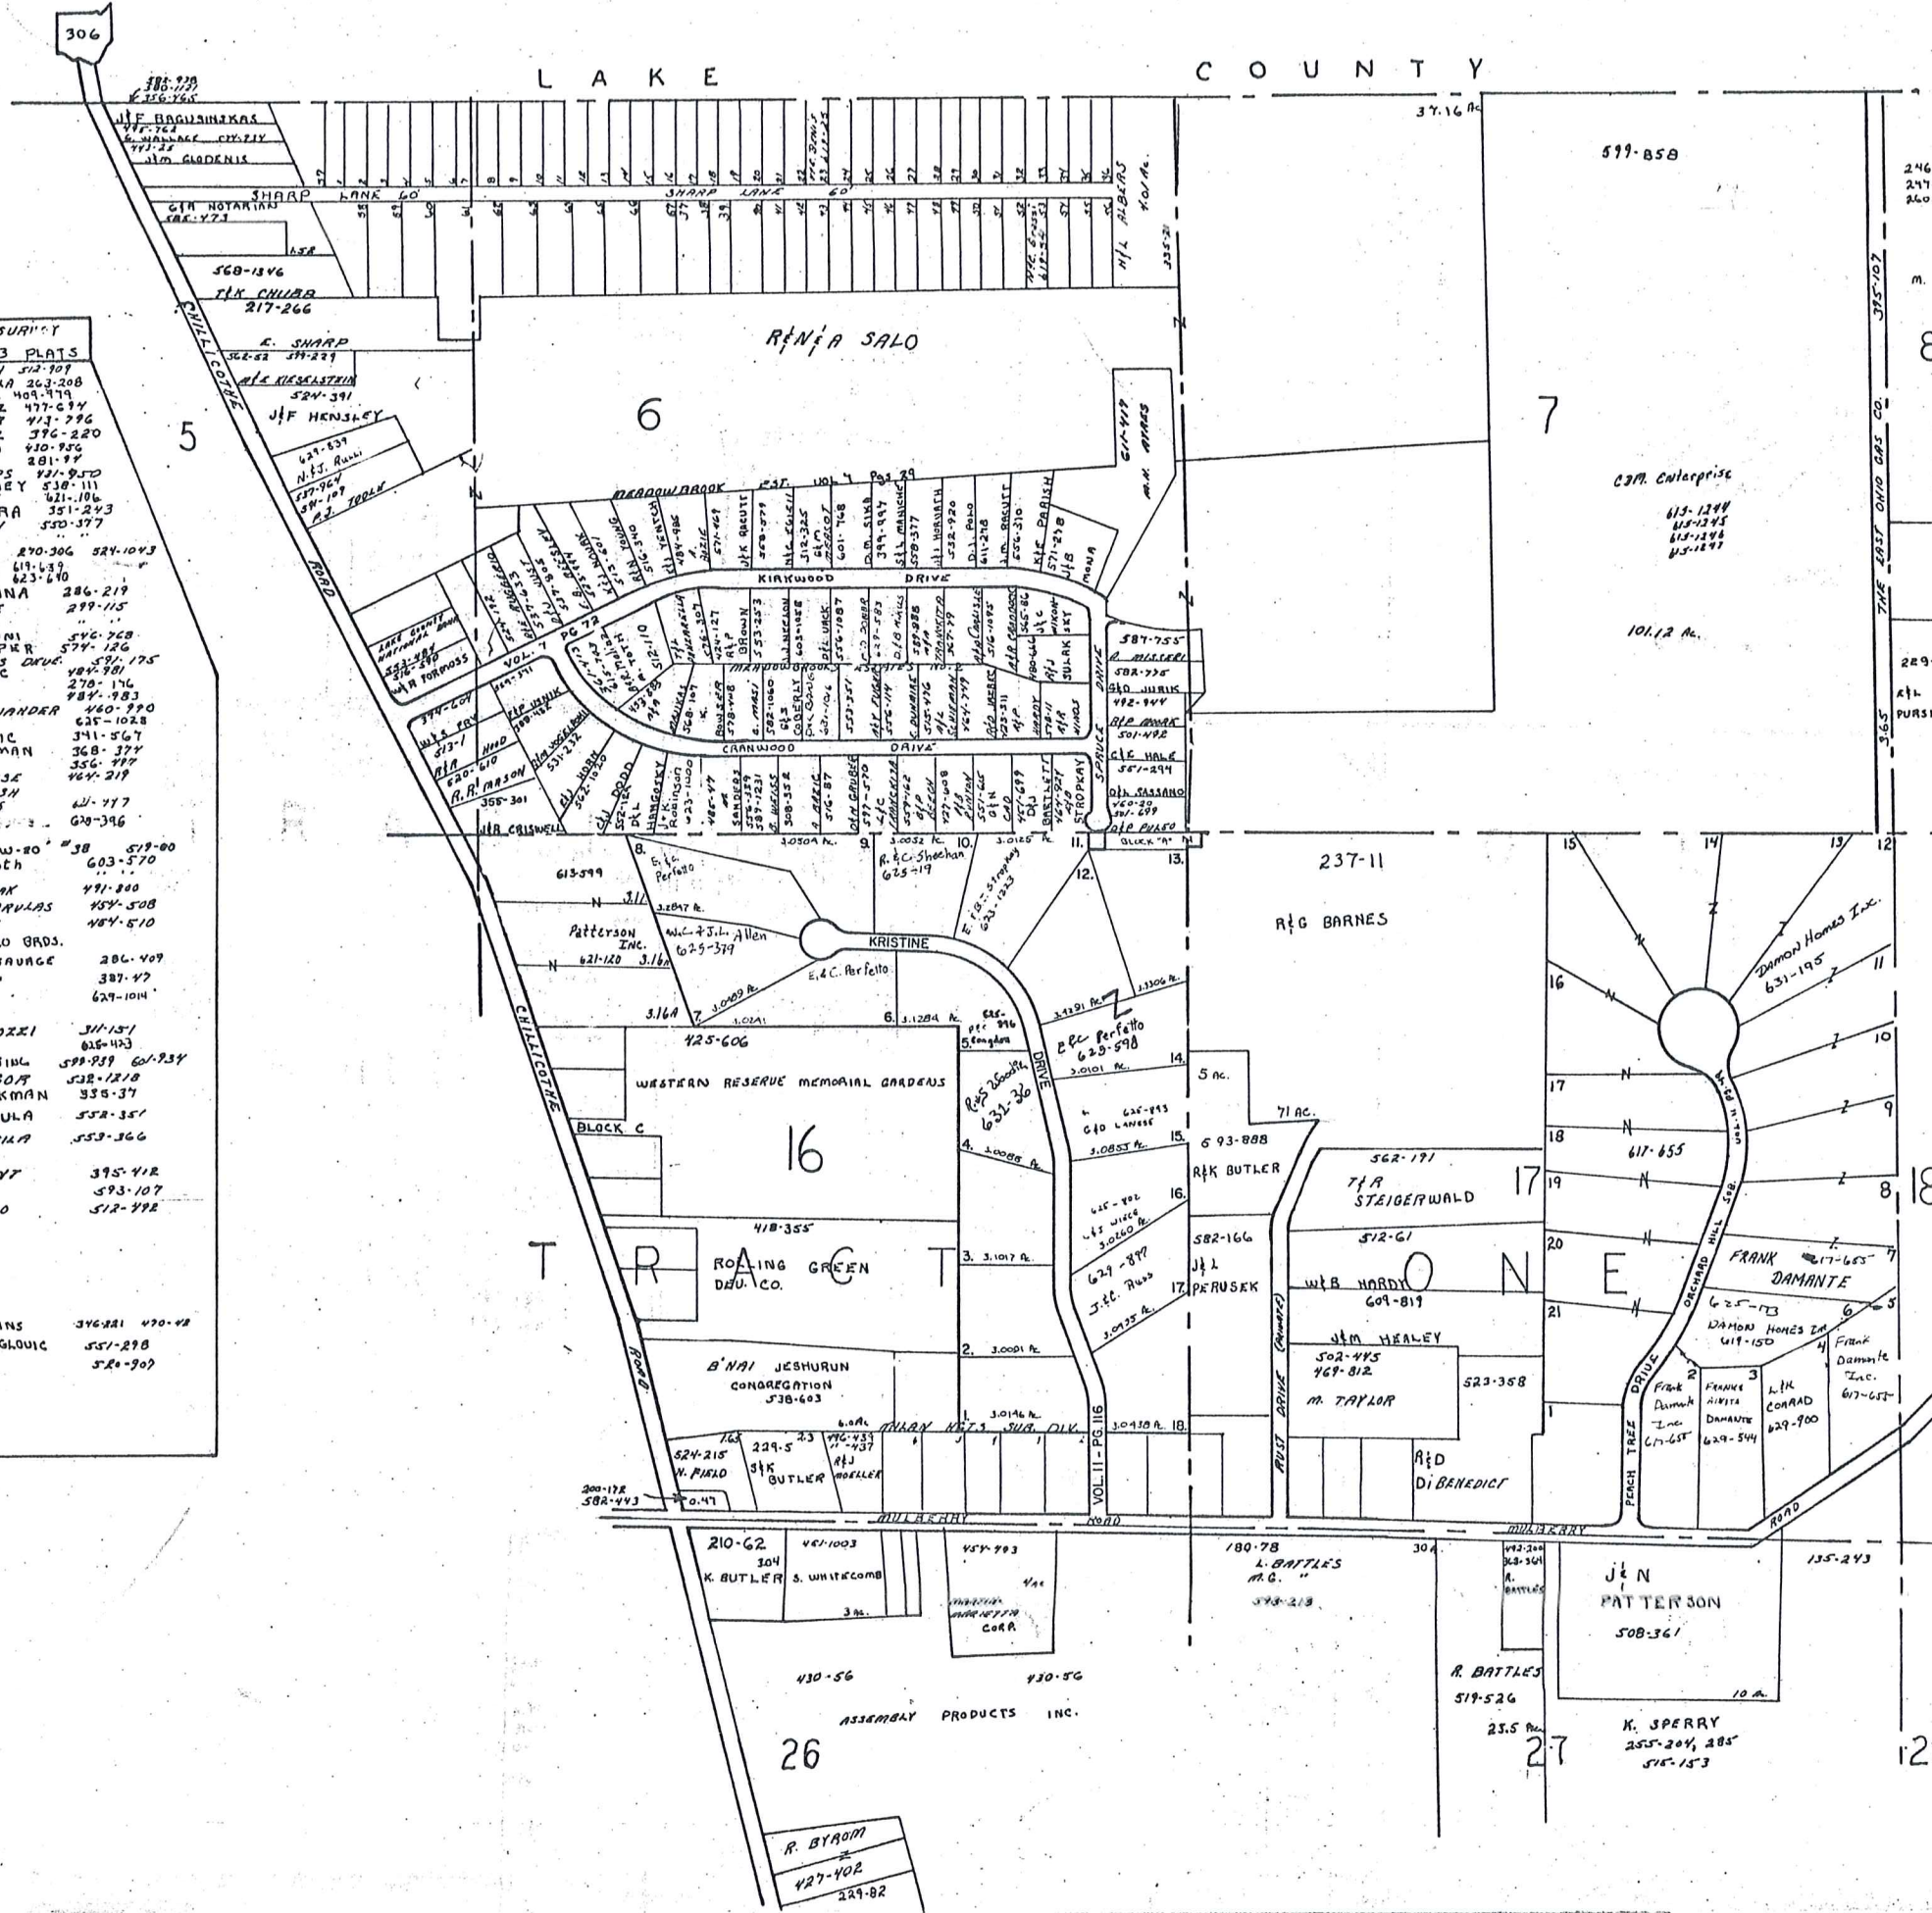

E. SHARP SURVEY VOL. 6 PG. 103 PLATS

1. P.D. FADDISH 512-109
2. O.J. GIOCHETTI 303-208
3. J.E. SIKORA 405-179
4. R.H. JUHASZ 477-214
5. B.L. HODOR 473-296
6. F. SMALL 376-220
7. H.J. O'BRIEN 410-706
8. N. HLEBAK 401-177
9. H.B. PHILLIPS 321-950
10. B.J. WHITNEY 530-111
11. J.M. ZIMNEY 421-106
12. J.T. SIKORA 351-243
13. J.M. SMITH 350-377
14. " " " " " "
15. A. BOBY 270-306 524-1043
16. A.S. ZEBELK 411-139
17. T.M. OSOLIN 623-640
18. G. BREZINA 286-217
19. H.W. BYULE " 277-115
20. " " " " " "
21. J.C. DARONI 576-768
22. W.J. COOPER 574-126
23. P. PAVANES DRUG 571-175
24. J.D. BOZIC 481-181
25. " " " " " "
26. " " " " " "
27. H.S. HOLSINGER 440-990
28. S. ZIMBUS 635-1028
29. A.F. BUZIC 341-567
30. C.B. HICKMAN 368-374
31. " " " " " "
32. G.M. PERSE 465-219
33. R.P. HIRSH " 41-177
34. R.P. SPOHS " 670-346
35. " " " " " "
36. J.A. McFARLANE " 670-346
37. " " " " " "
38. D. WEY W-20 " 519-00
39. Elaine A. Roth 603-570
40. R.J. HARBK 491-800
41. H.H. KUORULAS 454-508
42. " " " " 484-510
43. GENE VAURO BRD. 206-409
44. W. WHITE SAUSAGE 387-477
45. " " " " 627-1041
46. B. KRAMER " " " "
47. " " " " " "
48. F.W. PICOZZI 311-151
49. G.L. COX 615-443
50. K. WHITING 589-239 601-234
51. K.P. GARGO 538-1218
52. C.D. HECKMAN 330-374
53. J.P. KAVULA 552-351
54. R.K. HILSLA 553-366
55. " " " " " "
56. C.K. HUNT 395-412
57. C. BARTKO 593-107
58. F.C. CARLO 512-492
59. " " " " " "
60. " " " " " "
61. " " " " " "
62. " " " " " "
63. " " " " " "
64. " " " " " "
65. W. JENKINS 376-281 470-48
66. R.T. KEGLOVIC 351-298
67. R.F.M. " 524-909
68. " " " " " "

246-549, 641,
247-148, 301 INCL.
260-438

M. HUMPH

8

577-858
C.M. Caterpize
613-1244
613-1245
613-1246
613-1247

101.2 AC.

289-418

A.L. PURSIFUL

SCALE 1/2"=300'
JAN. 1, 1978

A	B	C	D
E	F	G	H
I	J	K	L
M	N	O	P

CHESTER C
INCL. MEADOWBROOK
ASSISTS