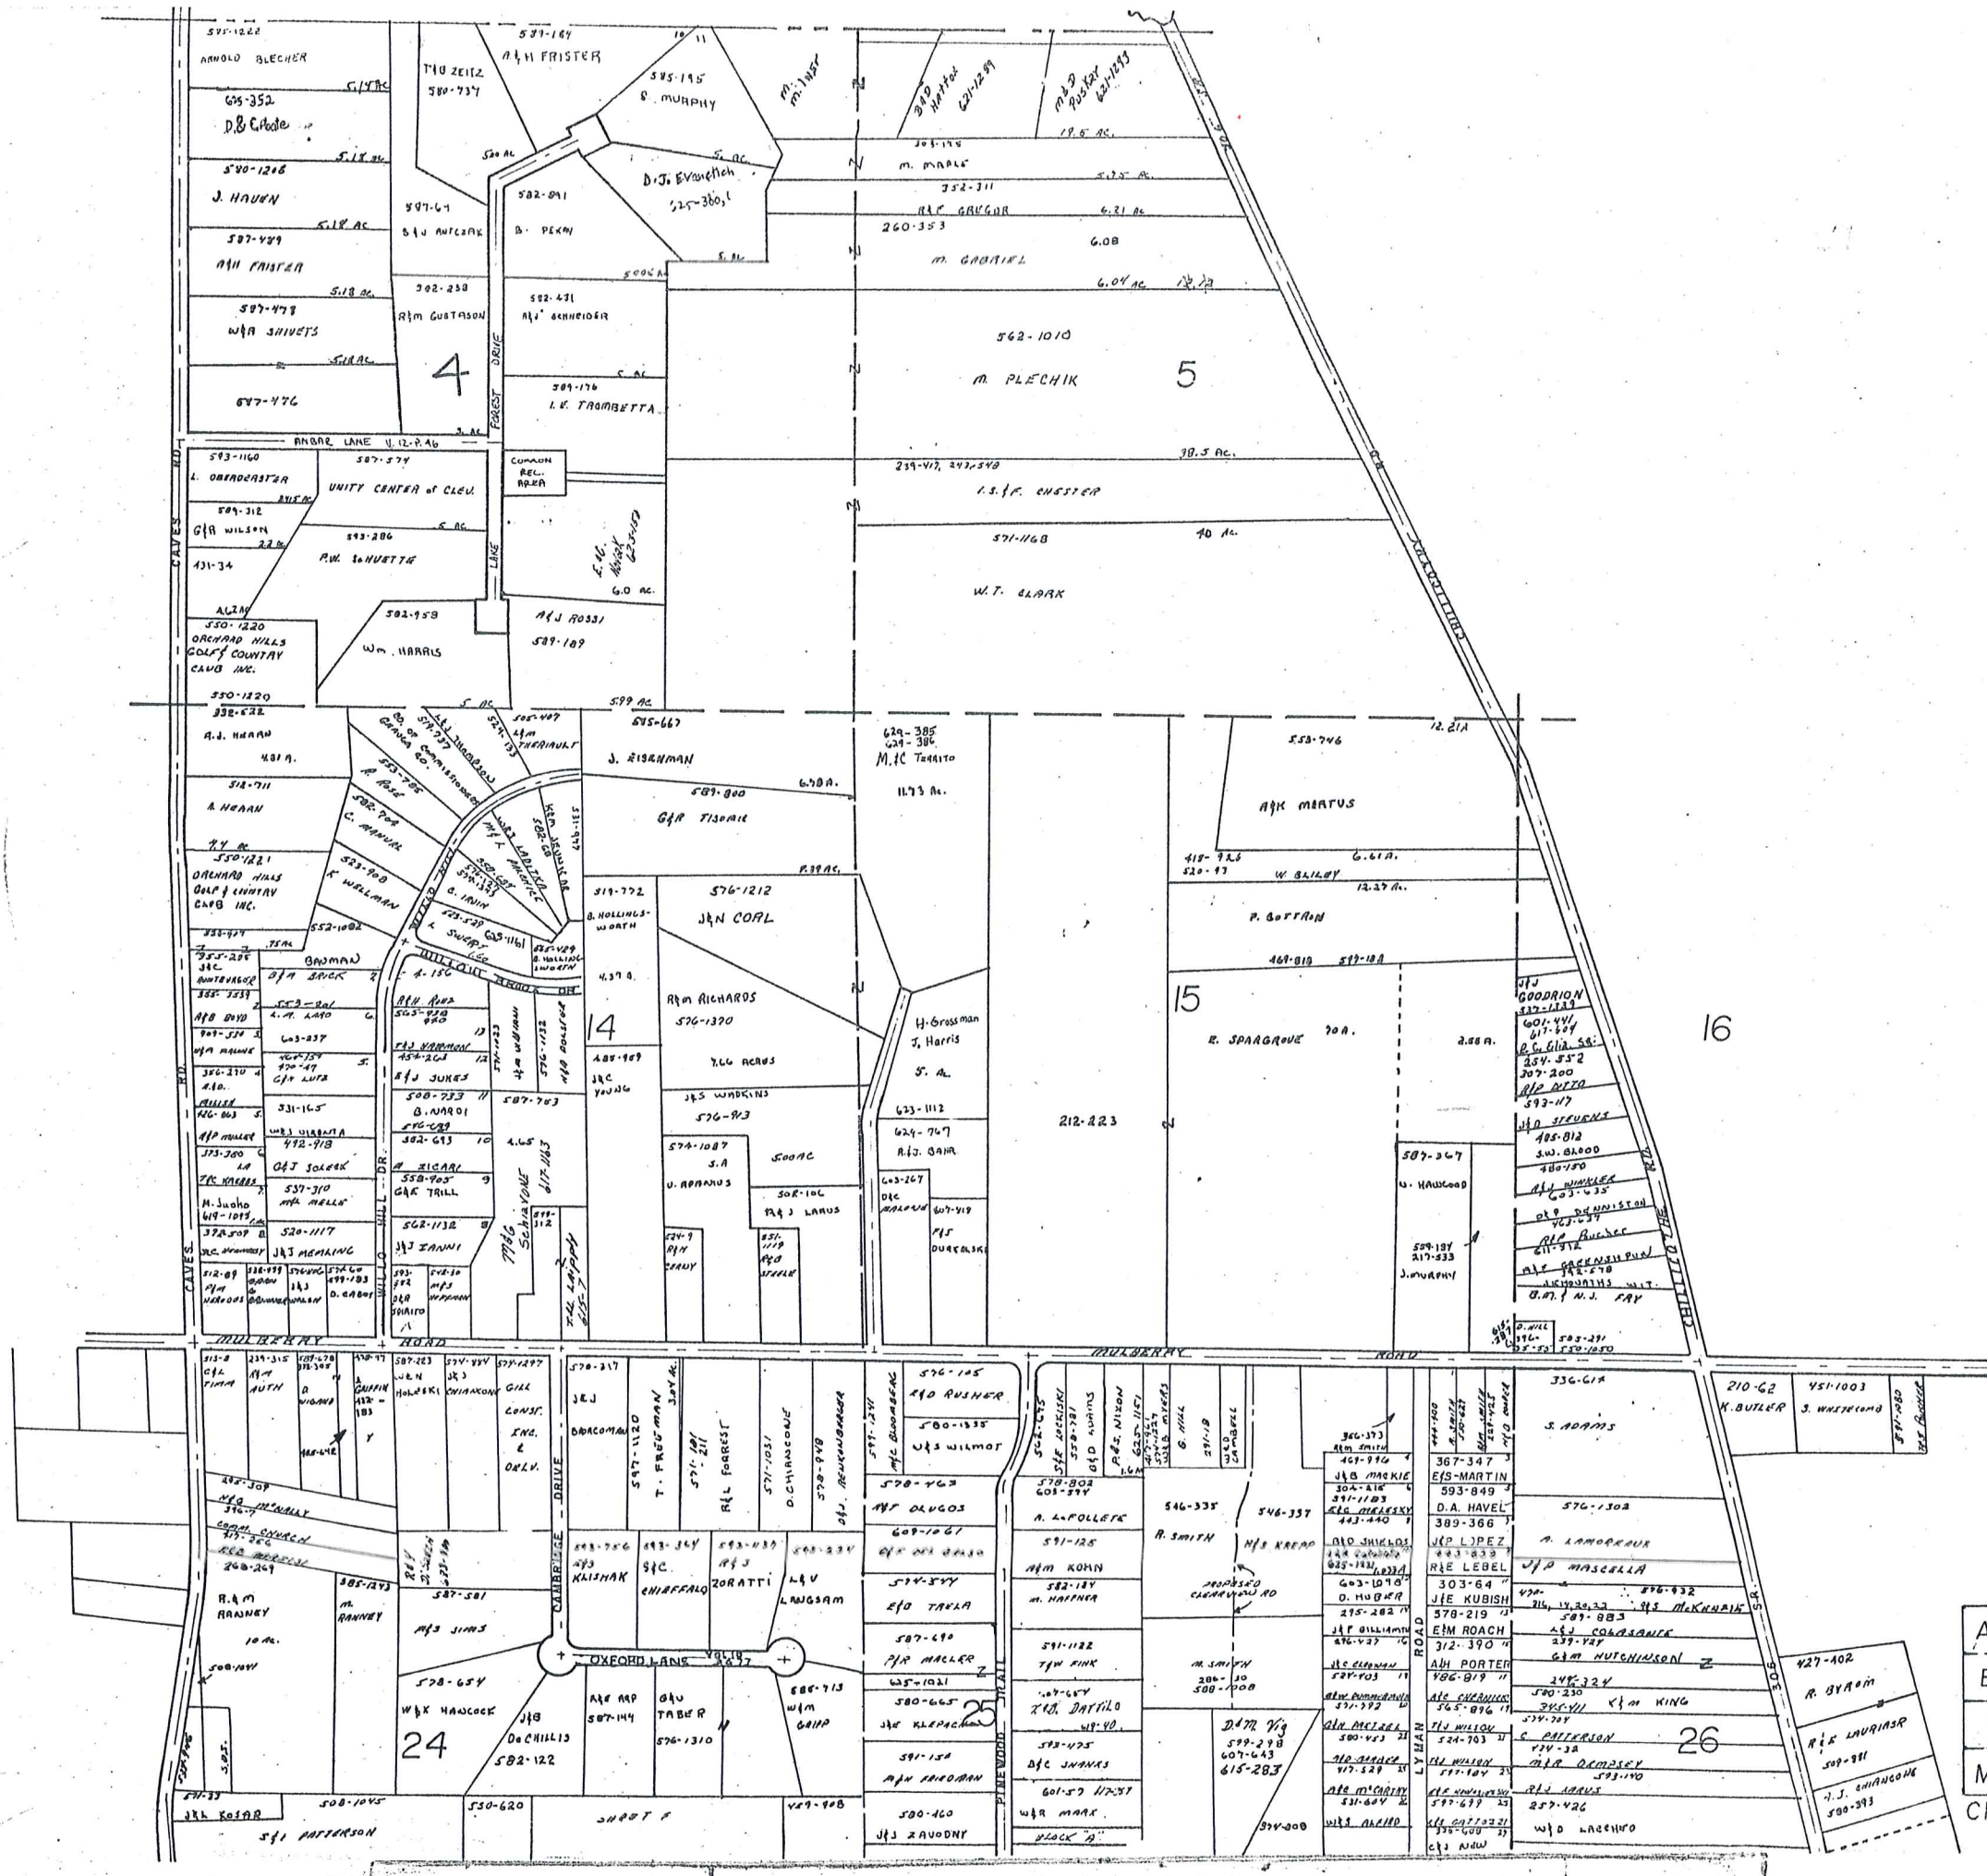

SCALE 1" = 300'
JAN 1, 1978

A	C	D
E	F	G
I	J	K
M	N	O

CHESTER B